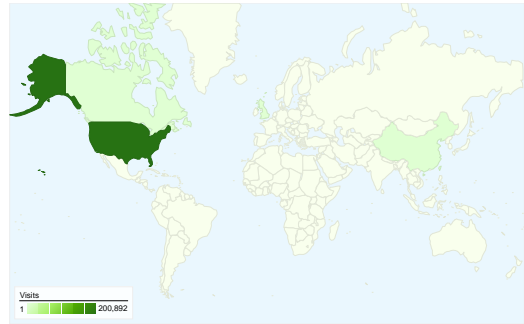

Site Usage

207,223 Visits

70.53% Bounce Rate

464,453 Pageviews

00:01:41 Avg. Time on Site

2.24 Pages/Visit

26.00% % New Visits

Visitors Overview

Visitors
56,309

Map Overlay

Traffic Sources Overview

- **Direct Traffic**
107,149.00 (51.71%)
- **Search Engines**
83,452.00 (40.27%)
- **Referring Sites**
16,588.00 (8.00%)
- **Other**
34 (0.02%)

Content Overview

All traffic sources sent a total of 207,223 visits

 51.71% Direct Traffic

 8.00% Referring Sites

 40.27% Search Engines

- **Direct Traffic**
107,149.00 (51.71%)
- **Search Engines**
83,452.00 (40.27%)
- **Referring Sites**
16,588.00 (8.00%)
- **Other**
34 (0.02%)

207,223 visits came from 131 countries/territories

Site Usage

Visits	Pages/Visit	Avg. Time on Site	% New Visits	Bounce Rate	
207,223 % of Site Total: 100.00%	2.24 Site Avg: 2.24 (0.00%)	00:01:41 Site Avg: 00:01:41 (0.00%)	26.03% Site Avg: 26.00% (0.13%)	70.53% Site Avg: 70.53% (0.00%)	
Country/Territory	Visits	Pages/Visit	Avg. Time on Site	% New Visits	Bounce Rate
United States	200,892	2.25	00:01:42	24.99%	70.42%
China	1,512	1.90	00:02:01	27.38%	65.28%
United Kingdom	1,130	1.39	00:00:37	74.16%	82.04%
Canada	657	1.44	00:00:44	77.93%	82.19%
(not set)	644	4.01	00:02:24	18.32%	36.65%
Australia	156	1.31	00:00:23	85.26%	86.54%
Ireland	155	1.12	00:00:10	98.71%	94.84%
Philippines	152	2.09	00:05:07	81.58%	59.87%
Singapore	150	1.28	00:00:24	17.33%	87.33%