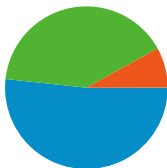

Traffic Sources Overview

- **Direct Traffic**
  107,149.00 (51.71%)
- **Search Engines**
  83,452.00 (40.27%)
- **Referring Sites**
  16,588.00 (8.00%)
- **Other**
  34 (0.02%)

Content Overview

Pages	Pageviews	% Pageviews
/	144,450	31.10%
/app/	90,237	19.43%
/app/jobs/film/	17,736	3.82%
/app/jobs/theatre/	15,837	3.41%
/app/jobs/model/	4,481	0.96%