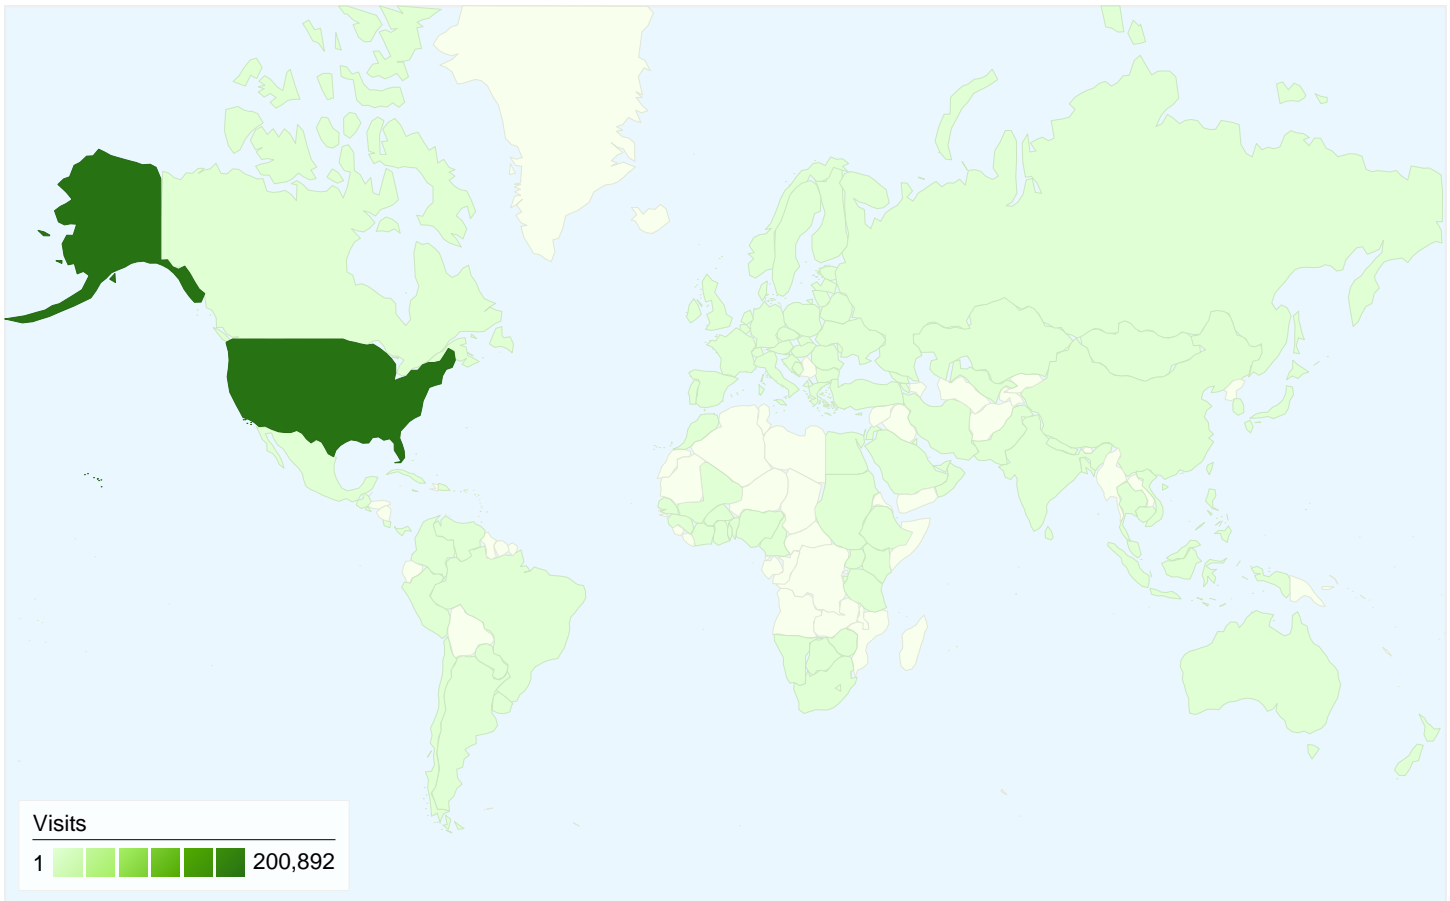

Visitors
56,309

Map Overlay

Traffic Sources Overview

- **Direct Traffic**
107,149.00 (51.71%)
- **Search Engines**
83,452.00 (40.27%)
- **Referring Sites**
16,588.00 (8.00%)
- **Other**
34 (0.02%)

Content Overview

All traffic sources sent a total of 207,223 visits

 51.71% Direct Traffic

 8.00% Referring Sites

 40.27% Search Engines

- **Direct Traffic**
107,149.00 (51.71%)
- **Search Engines**
83,452.00 (40.27%)
- **Referring Sites**
16,588.00 (8.00%)
- **Other**
34 (0.02%)

207,223 visits came from 131 countries/territories

Site Usage

Visits	Pages/Visit	Avg. Time on Site	% New Visits	Bounce Rate	
207,223 % of Site Total: 100.00%	2.24 Site Avg: 2.24 (0.00%)	00:01:41 Site Avg: 00:01:41 (0.00%)	26.03% Site Avg: 26.00% (0.13%)	70.53% Site Avg: 70.53% (0.00%)	
Country/Territory	Visits	Pages/Visit	Avg. Time on Site	% New Visits	Bounce Rate
United States	200,892	2.25	00:01:42	24.99%	70.42%
China	1,512	1.90	00:02:01	27.38%	65.28%
United Kingdom	1,130	1.39	00:00:37	74.16%	82.04%
Canada	657	1.44	00:00:44	77.93%	82.19%
(not set)	644	4.01	00:02:24	18.32%	36.65%
Australia	156	1.31	00:00:23	85.26%	86.54%
Ireland	155	1.12	00:00:10	98.71%	94.84%
Philippines	152	2.09	00:05:07	81.58%	59.87%
Singapore	150	1.28	00:00:24	17.33%	87.33%